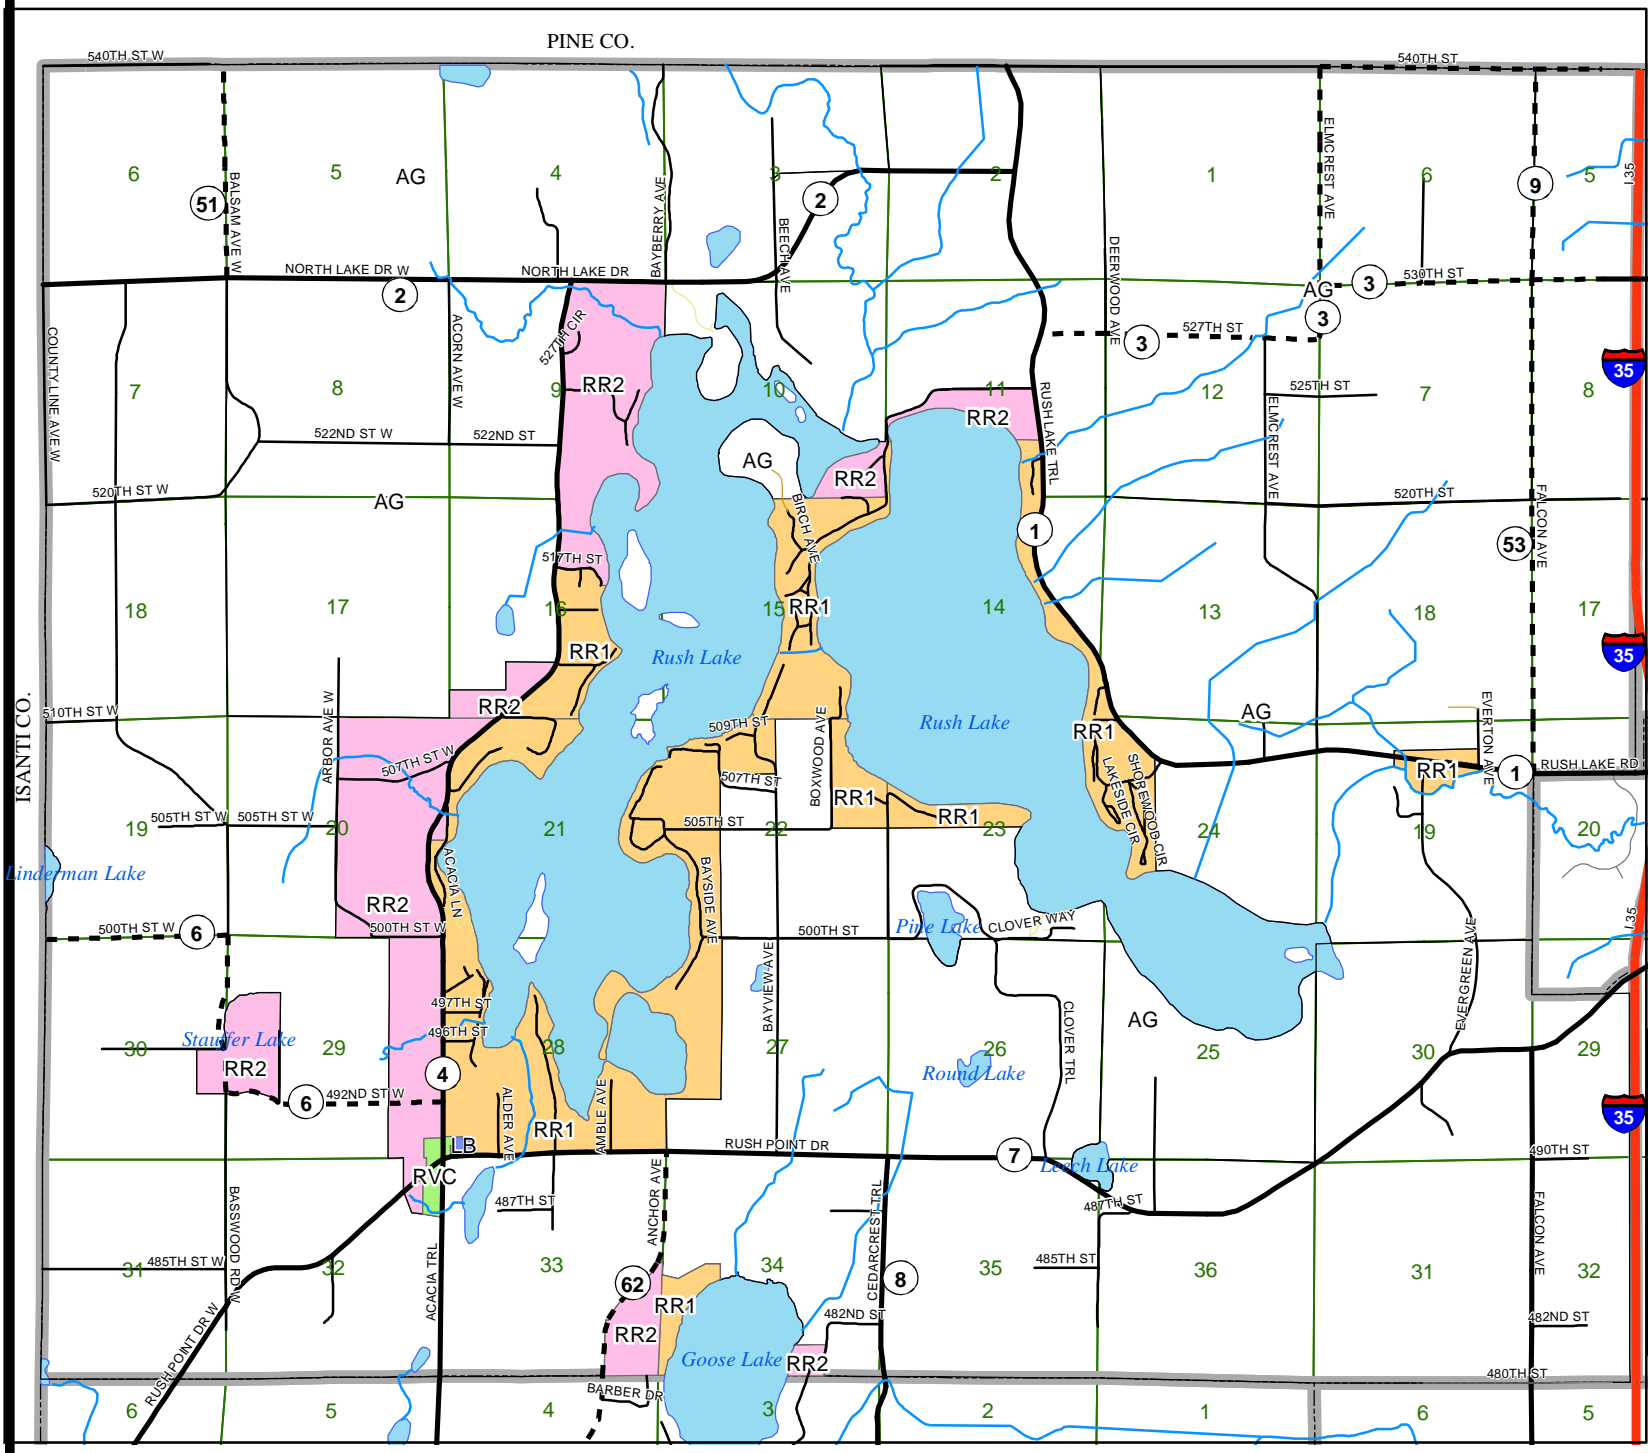

Nessel Township Zoning Map

Legend

- AG - Agricultural
- LB - Limited Business
- RR1 - Rural Residential 1
- RR2 - Rural Residential 2
- RVC - Rural Village Center
- Rivers
- Interstate-US-State Highway
- County Paved Road
- County Unpaved Road
- Township Road
- City Road
- Unknown Road
- On/Off Ramp
- Lakes
- Sections
- City/Twp Boundary